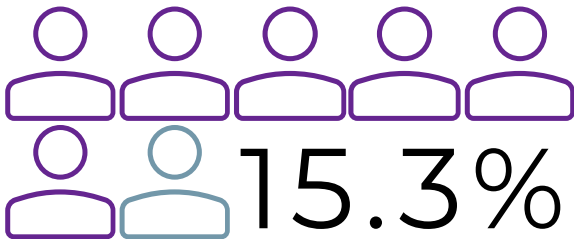

Poverty:

A Profile of Tennessee

Overall Poverty

or over 1 million people live below the poverty level in Tennessee. This is a worse rate than the U.S. (13.1%) and the Southern Region (14.7%).

Child Poverty

or over 1 in every 5 children live below the poverty level in Tennessee (2018)

of children live below the poverty level nationally

Low median and minimum wages contribute to high poverty in Tennessee

\$0