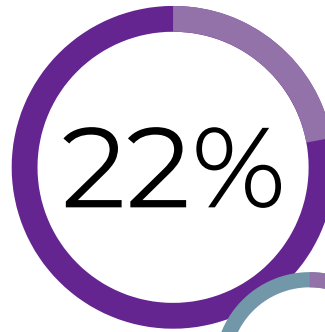

Poverty:

A Profile of Tennessee

Overall Poverty

or over 1 million people live below the poverty level in Tennessee. This is a worse rate than the U.S. (13.1%) and the Southern Region (14.7%).

Child Poverty

or over 1 in every 5 children live below the poverty level in Tennessee (2018)

of children live below the poverty level nationally

Low median and minimum wages contribute to high poverty in Tennessee

\$0